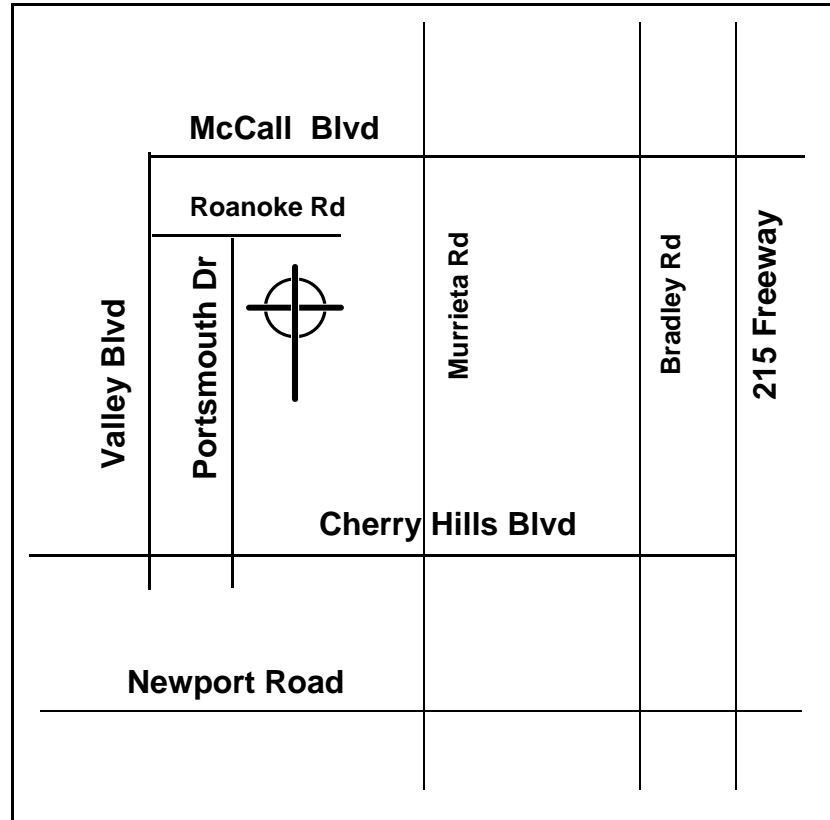

Faith Lutheran Church
28200 Portsmouth Drive, Sun City, CA 92586
951.679.1518

DIRECTIONS: Take McCall Road west from 215 freeway to Valley Blvd, turn left. Immediately turn left on Roanoke St. Then take an immediate right onto Portsmouth Dr.